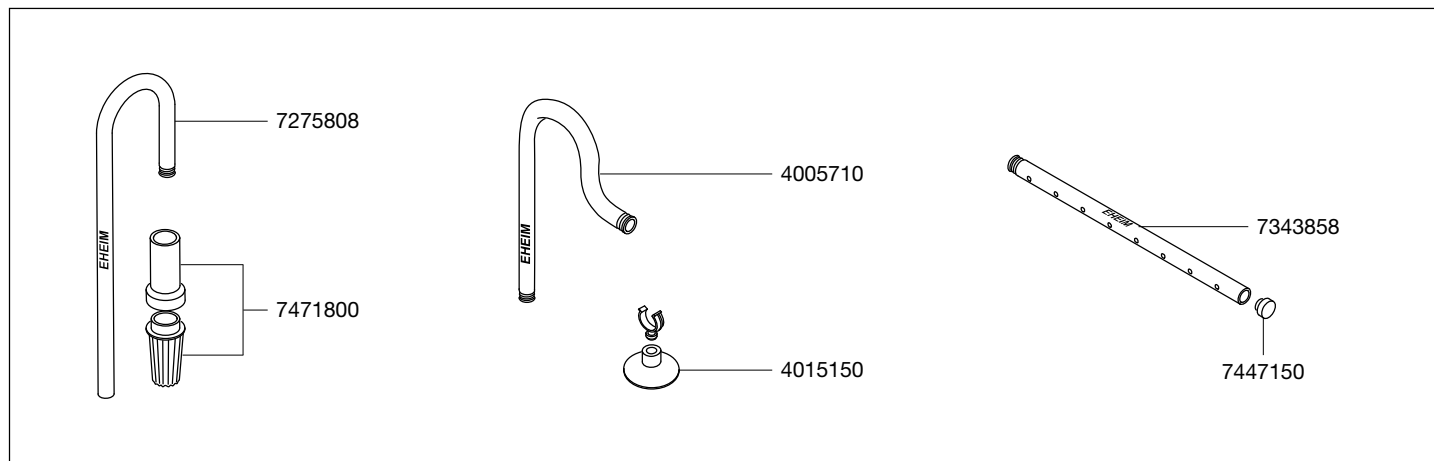

1278 Pump head

2076 External filter *professional 3<sup>e</sup>* 450

2078 External filter *professional 3<sup>e</sup>* 700

Spare parts. Subject to change without prior notice.

# 1278 Pump head

2076 External filter *professional 3<sup>e</sup>* 450

2078 External filter *professional 3<sup>e</sup>* 700

Spare parts. Subject to change without prior notice.

Order no.	Spare part	2076 / 2078
2616760	Set 1 x filter pad and 4 x fine filter pads	
4005710	Outlet pipe	
4005943	Hose, pressure and suction side ø 16/22 mm (3 m)	
4015150	Suction cup with clip (2 pieces)	
7212108	Lattice screen	
7212258	Hose clamp complete	
7212538	Transformer	
7221058	Sealing ring for pump cover	
7271958	Rubber feet set (5 pieces)	
7275808	Intake pipe	
7343858	Outlet jet pipe	

Order no.	Spare part	2076 / 2078
7428580	Valve with holder	
7428590	Shaft with bushings and distance sleeve ( <b>electronic</b> )	
7428608	EZ clips complete	
7428630	Separation screen with sealing ring for 2076	
7428640	Separation screen with sealing ring for 2078	
7428658	Filter media container	
7428668	Prefilter complete with valve and sealing ring	
7428670	Set of sealing rings (for pump and canister)	
7428680	Set of sealing rings (for adapter and separation screen)	
7428690	Pump cover complete with sealing ring and bushings	
7428700	Filter canister with side protection for 2076	
7428730	Filter canister with side protection for 2078	
7428718	Adapter complete	
7428728	Floater complete	
7447150	Set of pipe plugs	
7471800	Inlet strainer	
7603220	Impeller for 50 Hz and 60 Hz ( <b>electronic</b> )	