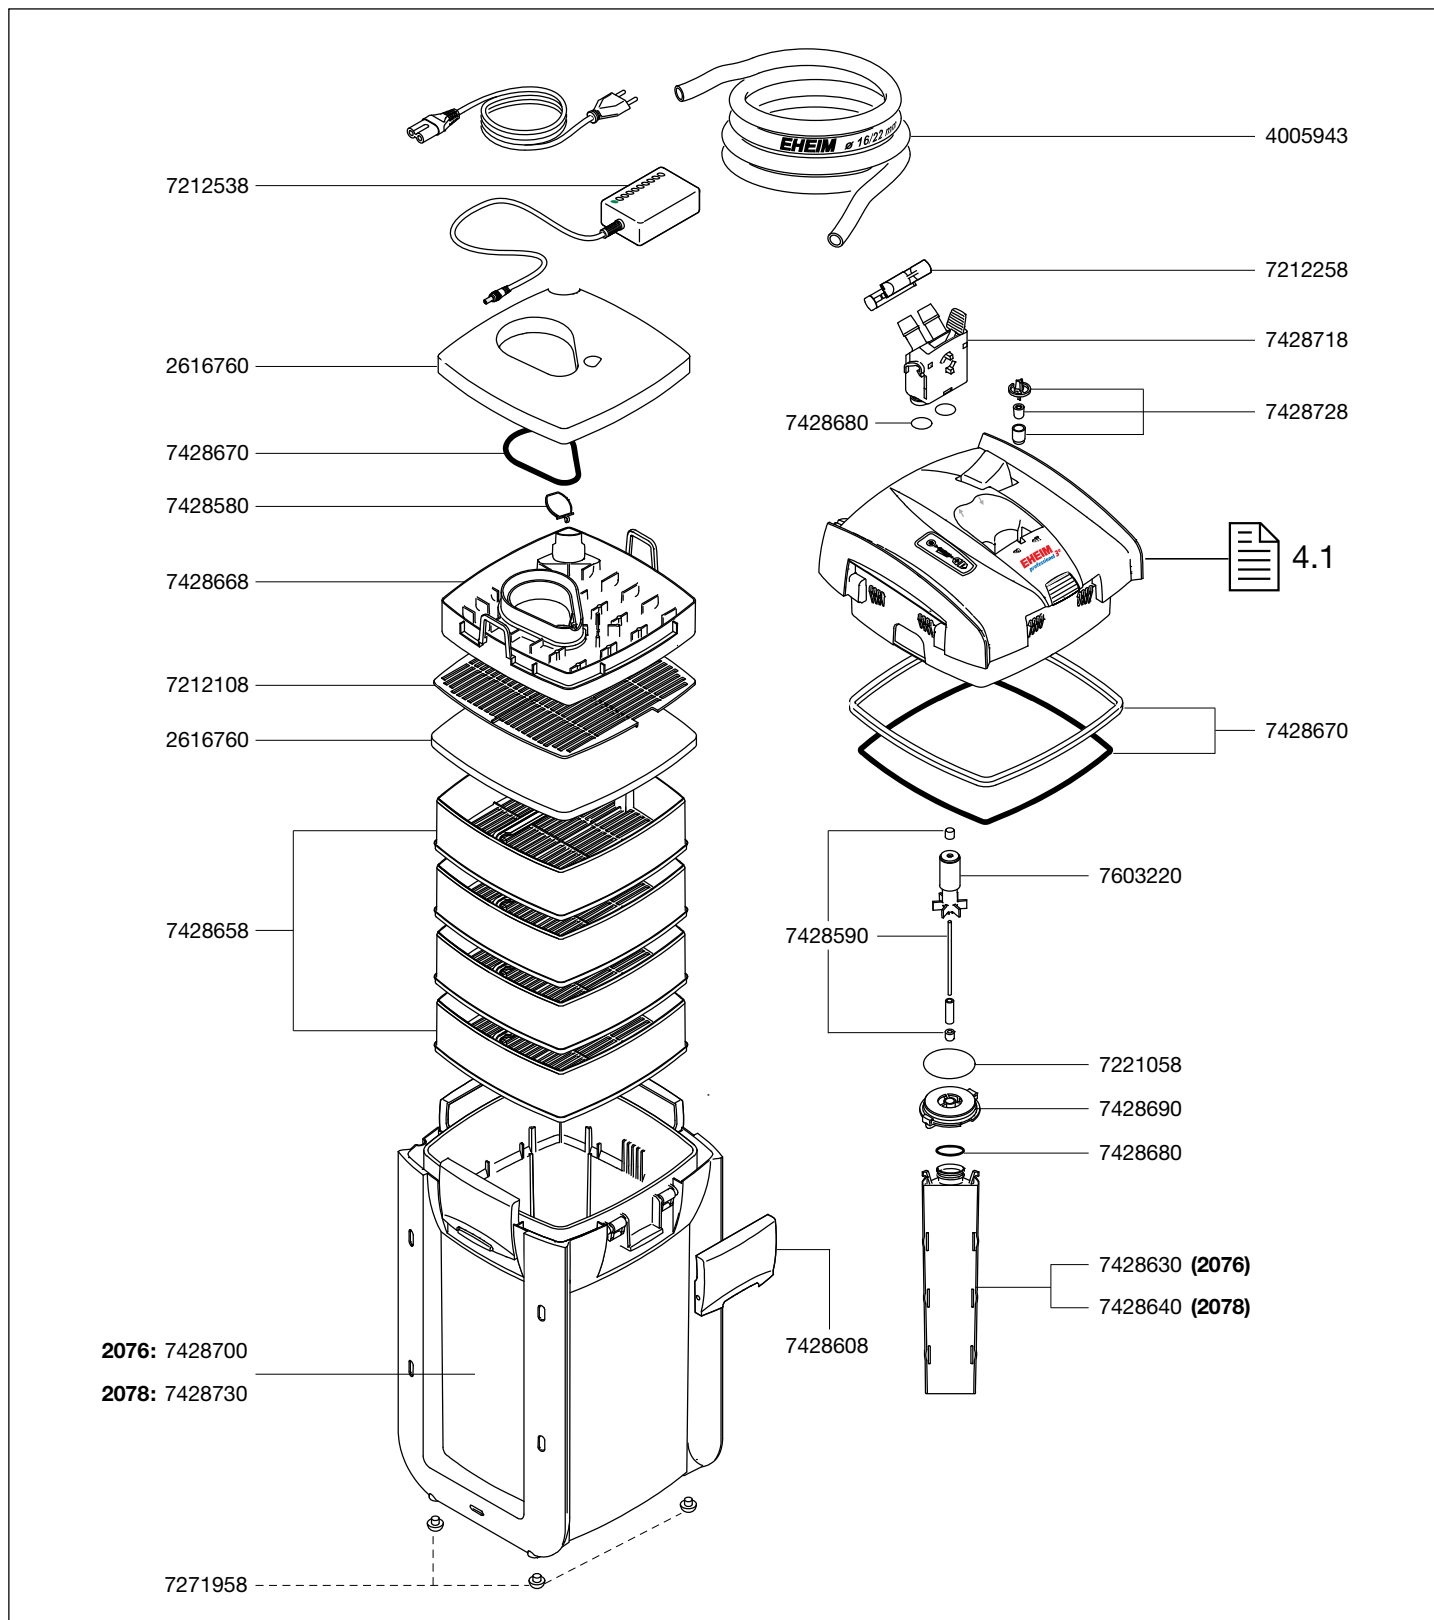

1278 Pump head

2076 External filter *professional 3<sup>e</sup>* 450

2078 External filter *professional 3<sup>e</sup>* 700

Spare parts. Subject to change without prior notice.

# 1278 Pump head

2076 External filter *professional 3<sup>e</sup>* 450

2078 External filter *professional 3<sup>e</sup>* 700

Spare parts. Subject to change without prior notice.

Order no.	Spare part	2076 / 2078
2616760	Set 1 x filter pad and 4 x fine filter pads	
4005710	Outlet pipe	
4005943	Hose, pressure and suction side ø 16/22 mm (3 m)	
4015150	Suction cup with clip (2 pieces)	
7212108	Lattice screen	
7212258	Hose clamp complete	
7212538	Transformer	
7221058	Sealing ring for pump cover	
7271958	Rubber feet set (5 pieces)	
7275808	Intake pipe	
7343858	Outlet jet pipe	

Order no.	Spare part	2076 / 2078
7428580	Valve with holder	
7428590	Shaft with bushings and distance sleeve ( <b>electronic</b> )	
7428608	EZ clips complete	
7428630	Separation screen with sealing ring for 2076	
7428640	Separation screen with sealing ring for 2078	
7428658	Filter media container	
7428668	Prefilter complete with valve and sealing ring	
7428670	Set of sealing rings (for pump and canister)	
7428680	Set of sealing rings (for adapter and separation screen)	
7428690	Pump cover complete with sealing ring and bushings	
7428700	Filter canister with side protection for 2076	
7428730	Filter canister with side protection for 2078	
7428718	Adapter complete	
7428728	Floater complete	
7447150	Set of pipe plugs	
7471800	Inlet strainer	
7603220	Impeller for 50 Hz and 60 Hz ( <b>electronic</b> )	